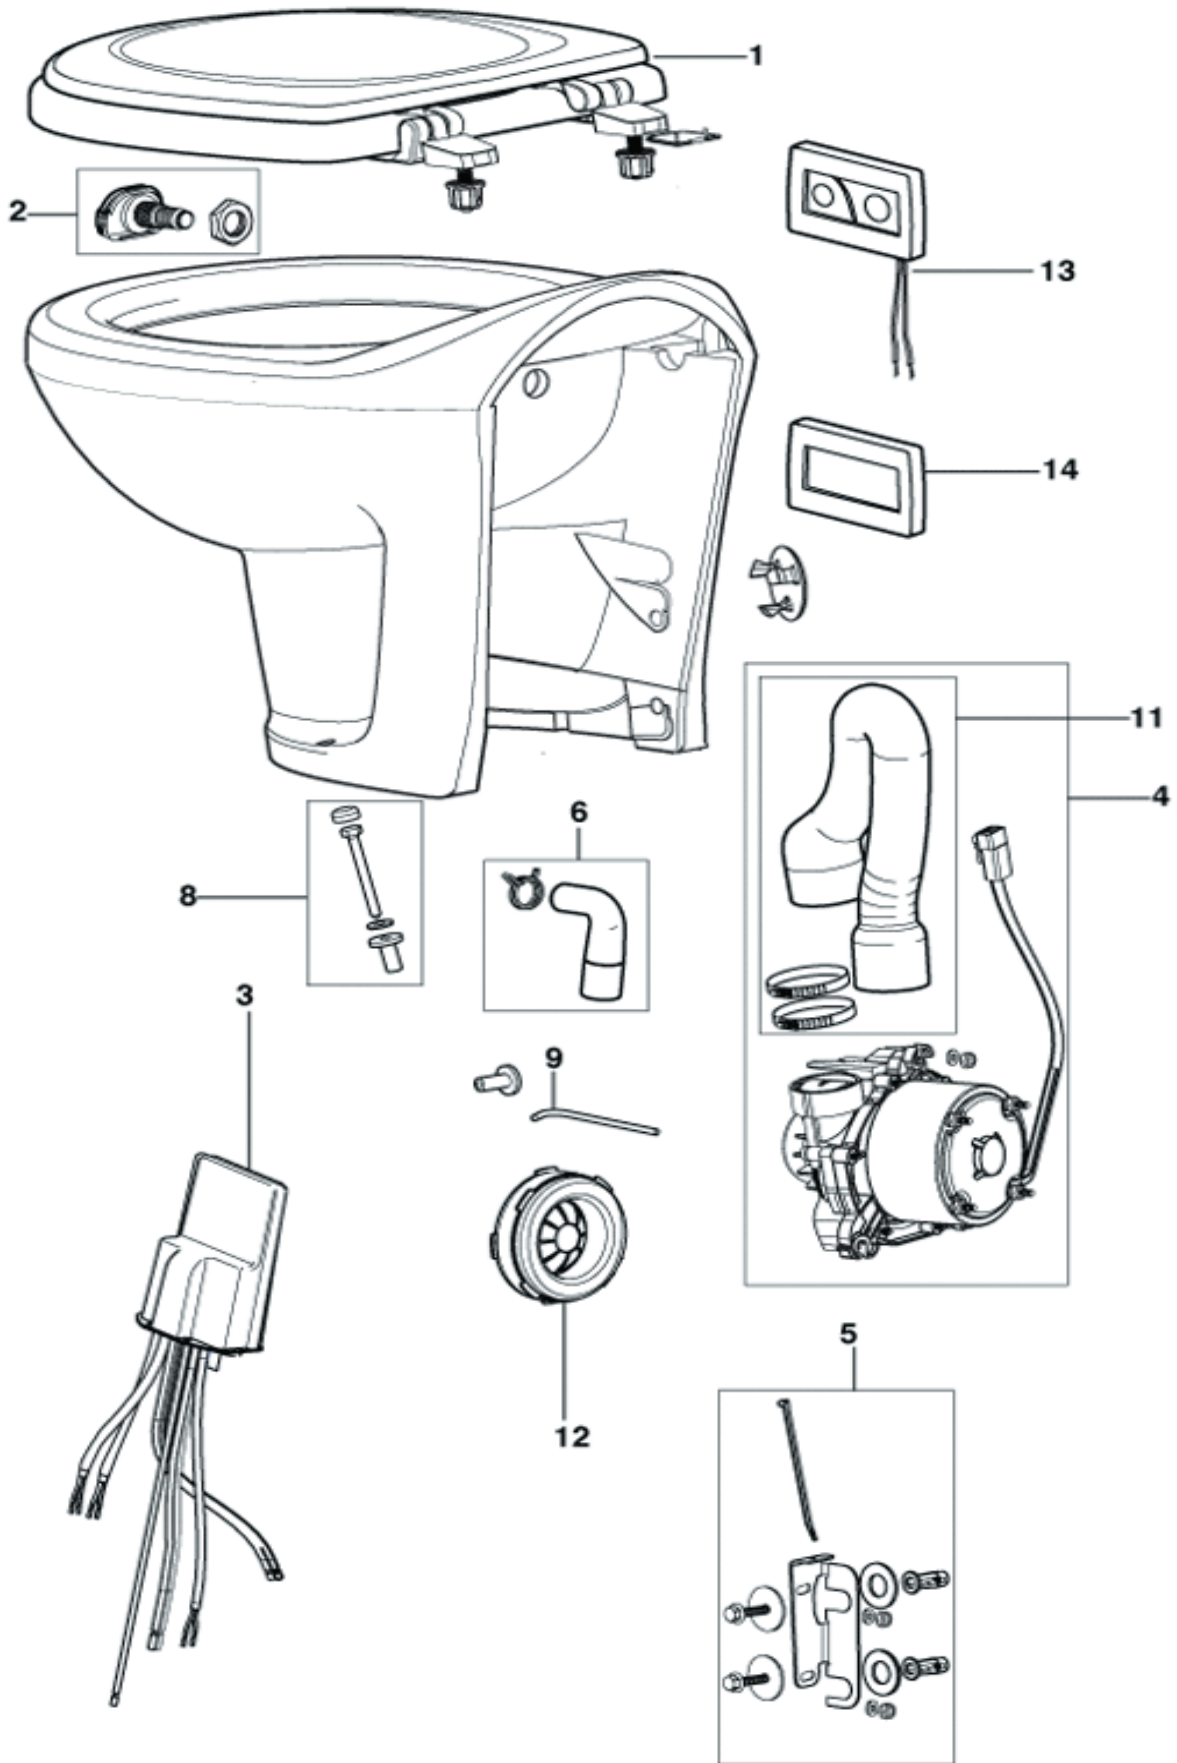

Tecma EasyFit Parts

PARTS LIST

Key#	Part#	Description
1	36744	Seat and Cover Kit — White
	36745	Seat and Cover Kit — Bone
2	36746	Nozzle Kit — White
	36747	Nozzle Kit — Bone
3	36748	Waterproof Controller Kit
4	36750	Motor Pump 12volt Kit
	36751	Motor Pump 24volt Kit
5	36752	Motor Bracket Kit
6	36753	Water Inlet Tube Kit
8	36756	Floor Mount Hardware Kit
9	36757	J-Bolt Kit
11	36749	Discharge Tube Kit
12	36762	Grommet Kit
13	36754	Waterproof Wall Switch Kit
14	36396	Wall Switch Frame — Bone
	36397	Wall Switch Frame — Black
15	36420	Lower Discharge Check Valve Kit

NOT SHOWN

Key#	Part#	Description
	36790	Full Tank Sensor Kit
	36818	Mid Tank Sensor Kit
	36963	Short Discharge Tube Kit